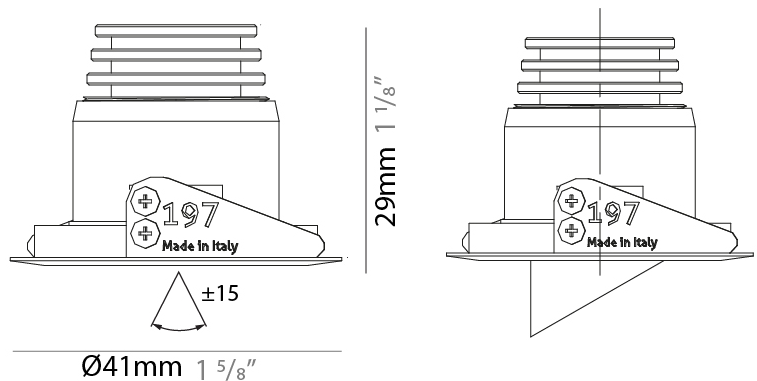

A1250001-

base number	Color Temperature	Finish Options	Lens Options

1. To build a product code in our configurator select the specify button on the base model # product page
2. To build a manual product code on this datasheet choose from the options listed below in blue font and add the suffix to the base model #

GENERAL

Series: Nilo
Subseries: Nilo D
Brand: Unonovesette
Division: Architectural
Mounting Type: Recessed
Mounting Location: Ceiling
Subcategory: Downlight

PHYSICAL

Shape: Round
Diameter (mm): 41
Diameter (in): 1 5/8
Height (mm): 40
Height (in): 1 9/16
Light Distribution: Downlight
Weight (kg): 0.04
Weight (lbs): 0.09
Diffuser: Extra clear tempered glass
Fixture Finish: WHI / BLK
Fixture Material: Aluminum
Cable Details: 200mm cable 2x0.5 mm2
Upon Request: Finishes: Natural Anodized Aluminum

ELECTRICAL

Lamp Type: LED
Input Wattage (W): 2.48
Total Output Wattage (W): 1.49
Dimming: Non-Dimming / Phase Dimming (120Vac only) / 0-10V Dimming
Driver Included: No
Driver Location: Remote
Driver Type: Constant Current - 120 / 277Vac
Driver Class: Class 2
Input Voltage (V): 120 - 277
Constant Current (mA): 500

LED

Number of LEDs: 1
Color Temperature (°K): 2200 / 2700 / 3000 / 4000
Max. Delivered Lumen (lm): 127
CRI: >90 CRI
Lamp Life (hrs): 100000

OPTICAL

Optic°: 10 / 23 / 43 / 70 / 10x40

RATINGS AND CERTIFICATIONS

Certified By: Certified for North American Standards
IP rating: IP40
Bug Rating: B0 U0 G0